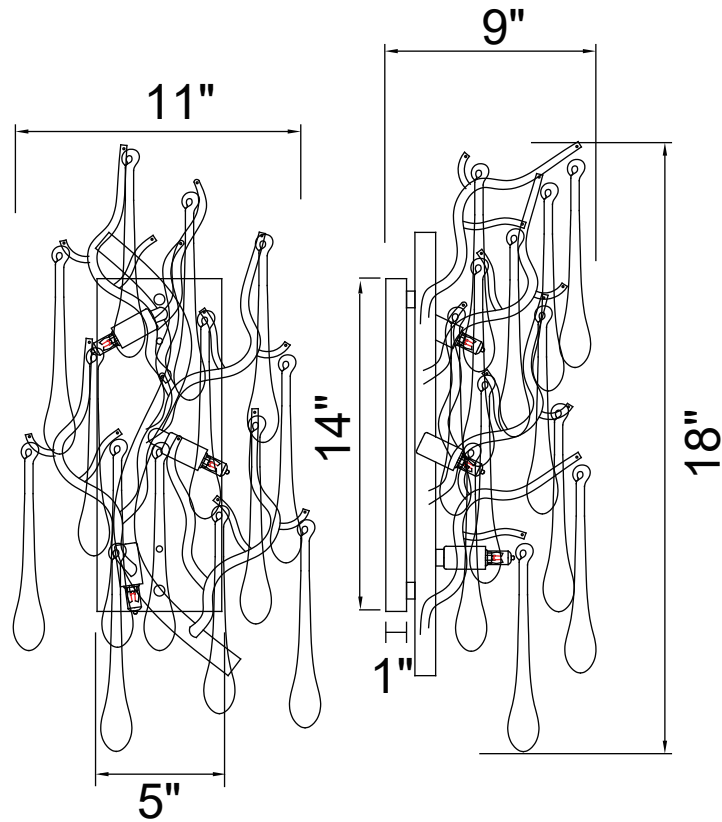

PROJECT: _____

FIXTURE TYPE: _____

LOCATION: _____

CONTACT/PHONE: _____

Item	1094W11-3-620
Collection	ANITA
Finish	Gold Leaf
Glass	-----
Crystal	Clear
Input	120V AC,60HZ,AC

Shade	-----
Length/Dia.	11"
Width/Ext.	9"
Height	18"
Maximum	-----
Lumens	-----

Light Source	G9
Bulb Info.	3×40W
Included	-----
Dimmable	Yes
Color	-----
Weight	2.8KG