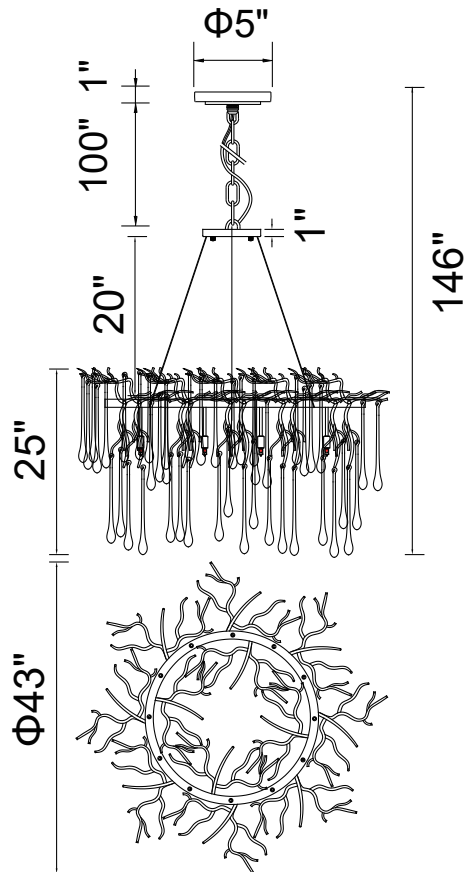

PROJECT: \_\_\_\_\_

FIXTURE TYPE: \_\_\_\_\_

LOCATION: \_\_\_\_\_

CONTACT/PHONE: \_\_\_\_\_

Item	1094P43-12-620
Collection	ANITA
Finish	Gold Leaf
Glass	-----
Crystal	Clear
Input	120V AC,60HZ,AC

Shade	-----
Length/Dia.	43"
Width/Ext.	-----
Height	45"
Maximum	146"
Lumens	-----

Light Source	G9
Bulb Info.	12×40W
Included	-----
Dimmable	Yes
Color	-----
Weight	21.0KG