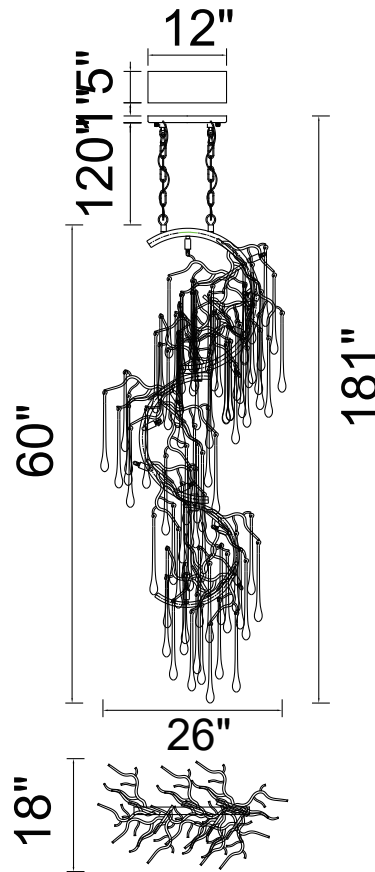

PROJECT: _____

FIXTURE TYPE: _____

LOCATION: _____

CONTACT/PHONE: _____

Item	1094P26-12-620
Collection	ANITA
Finish	Gold Leaf
Glass	-----
Crystal	Clear
Input	120V AC,60HZ,AC

Shade	-----
Length/Dia.	26"
Width/Ext.	18"
Height	60"
Maximum	181"
Lumens	-----

Light Source	G9
Bulb Info.	12x40W
Included	-----
Dimmable	Yes
Color	-----
Weight	28.5KG