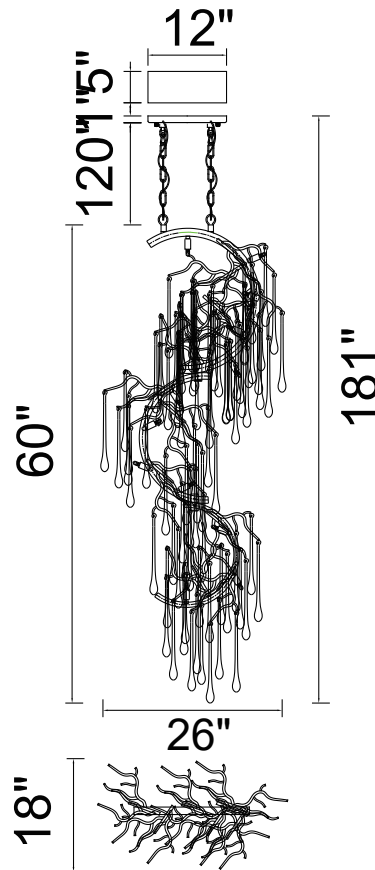

PROJECT: \_\_\_\_\_

FIXTURE TYPE: \_\_\_\_\_

LOCATION: \_\_\_\_\_

CONTACT/PHONE: \_\_\_\_\_

Item	1094P26-12-101
Collection	ANITA
Finish	Black
Glass	-----
Crystal	Clear
Input	120V AC,60HZ,AC

Shade	-----
Length/Dia.	26"
Width/Ext.	18"
Height	60"
Maximum	181"
Lumens	-----

Light Source	G9
Bulb Info.	12x40W
Included	-----
Dimmable	Yes
Color	-----
Weight	28.5KG