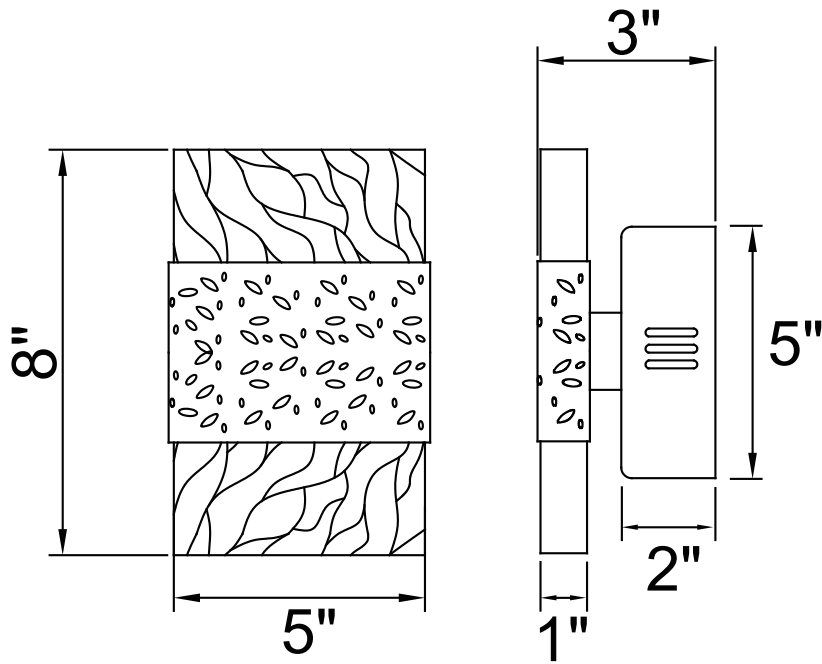

PROJECT: _____
 FIXTURE TYPE: _____
 LOCATION: _____
 CONTACT/PHONE: _____

Item	1090W5-1-620
Collection	CAROLINA
Finish	Gold Leaf
Glass	Clear
Crystal	-----
Input	120V AC,60HZ,AC

Shade	-----
Length/Dia.	5"
Width/Ext.	3"
Height	8"
Maximum	-----
Lumens	520

Light Source	LED
Bulb Info.	10W
Included	-----
Dimmable	Yes
Color	3000K
Weight	1.5KG