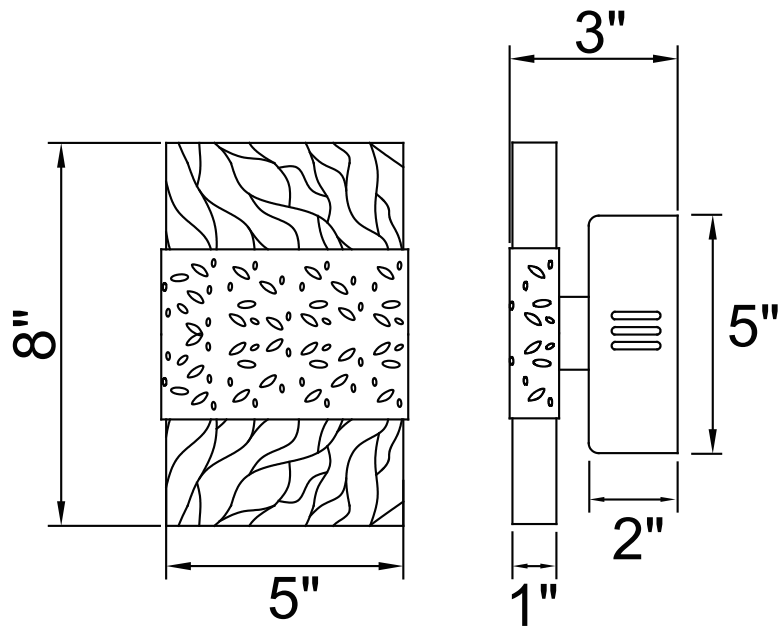

PROJECT: _____

FIXTURE TYPE: _____

LOCATION: _____

CONTACT/PHONE: _____

Item	1090W5-1-269
Collection	CAROLINA
Finish	Pewter
Glass	Clear
Crystal	-----
Input	120V AC,60HZ,AC

Shade	-----
Length/Dia.	5"
Width/Ext.	3"
Height	8"
Maximum	-----
Lumens	450

Light Source	LED
Bulb Info.	10W
Included	-----
Dimmable	Yes
Color	3000K
Weight	1.5KG