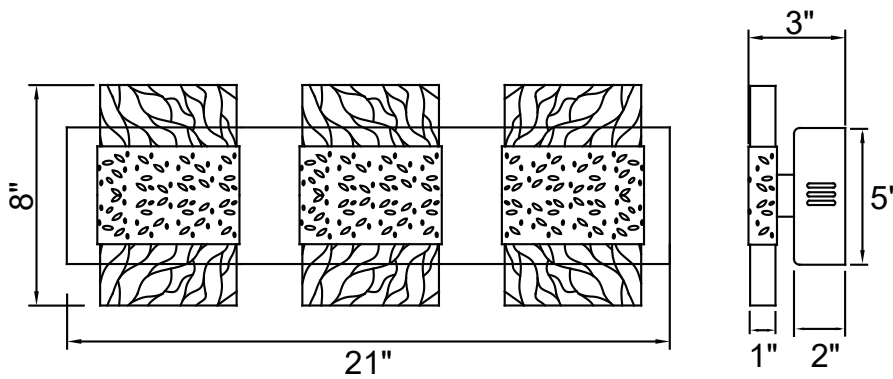

PROJECT: \_\_\_\_\_

FIXTURE TYPE: \_\_\_\_\_

LOCATION: \_\_\_\_\_

CONTACT/PHONE: \_\_\_\_\_

Item	1090W21-3-269
Collection	CAROLINA
Finish	Pewter
Glass	Clear
Crystal	-----
Input	120V AC,60HZ,AC

Shade	-----
Length/Dia.	21"
Width/Ext.	3"
Height	8"
Maximum	-----
Lumens	1560

Light Source	LED
Bulb Info.	30W
Included	-----
Dimmable	Yes
Color	3000K
Weight	5.2KG