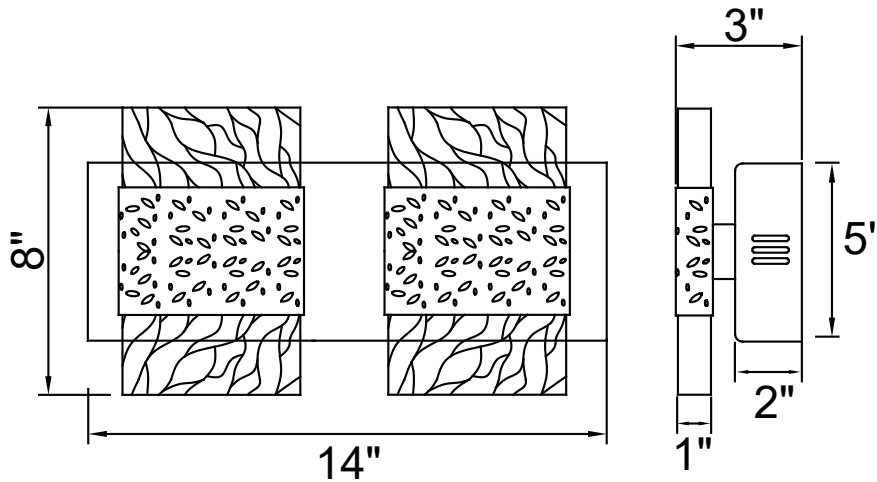

PROJECT: _____
 FIXTURE TYPE: _____
 LOCATION: _____
 CONTACT/PHONE: _____

Item	1090W14-2-269
Collection	CAROLINA
Finish	Pewter
Glass	Clear
Crystal	-----
Input	120V AC,60HZ,AC

Shade	-----
Length/Dia.	14"
Width/Ext.	3"
Height	8"
Maximum	-----
Lumens	1040

Light Source	LED
Bulb Info.	20W
Included	-----
Dimmable	Yes
Color	3000K
Weight	3.2KG