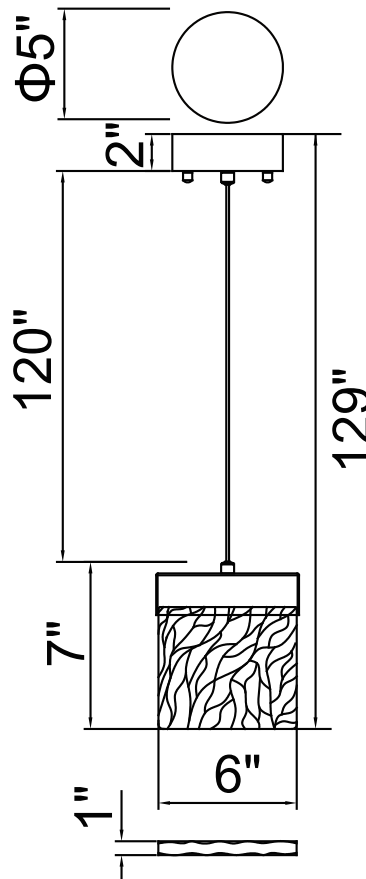

PROJECT: _____

FIXTURE TYPE: _____

LOCATION: _____

CONTACT/PHONE: _____

Item	1090P6-1-620
Collection	CAROLINA
Finish	Gold Leaf
Glass	Clear
Crystal	-----
Input	120V AC,60HZ,AC

Shade	-----
Length/Dia.	6"
Width/Ext.	1"
Height	7"
Maximum	129"
Lumens	338

Light Source	LED
Bulb Info.	9.5W
Included	-----
Dimmable	Yes
Color	3000K
Weight	1.5KG