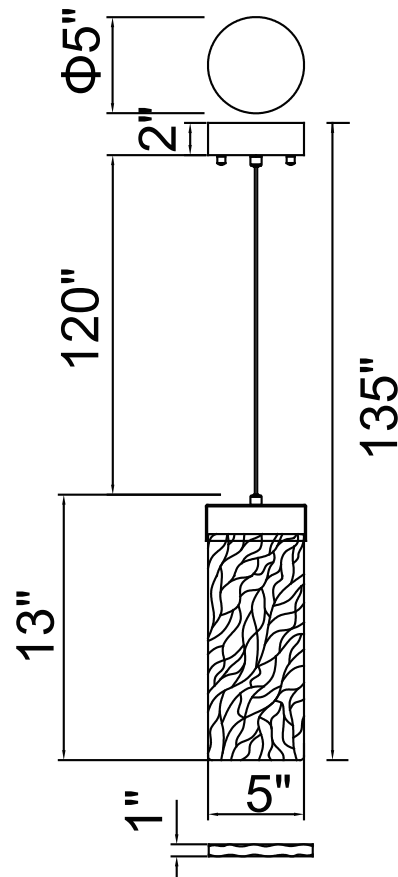

PROJECT: _____

FIXTURE TYPE: _____

LOCATION: _____

CONTACT/PHONE: _____

Item	1090P5-1-620-A
Collection	CAROLINA
Finish	Gold Leaf
Glass	Clear
Crystal	-----
Input	120V AC,60HZ,AC

Shade	-----
Length/Dia.	5"
Width/Ext.	1"
Height	13"
Maximum	135"
Lumens	494

Light Source	LED
Bulb Info.	9.5W
Included	-----
Dimmable	No
Color	3000K
Weight	1.5KG