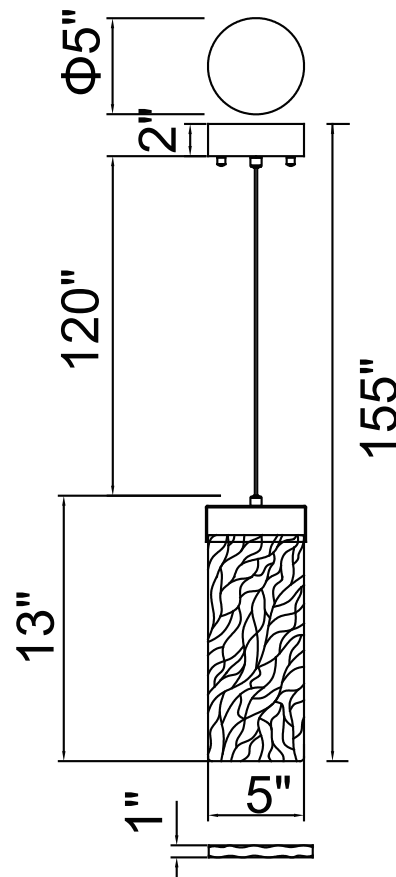

PROJECT: \_\_\_\_\_

FIXTURE TYPE: \_\_\_\_\_

LOCATION: \_\_\_\_\_

CONTACT/PHONE: \_\_\_\_\_

Item	1090P5-1-269-A
Collection	CAROLINA
Finish	Pewter
Glass	Clear
Crystal	-----
Input	120V AC,60HZ,AC

Shade	-----
Length/Dia.	5"
Width/Ext.	1"
Height	13"
Maximum	135"
Lumens	494

Light Source	LED
Bulb Info.	9.5W
Included	-----
Dimmable	Yes
Color	3000K
Weight	1.5KG