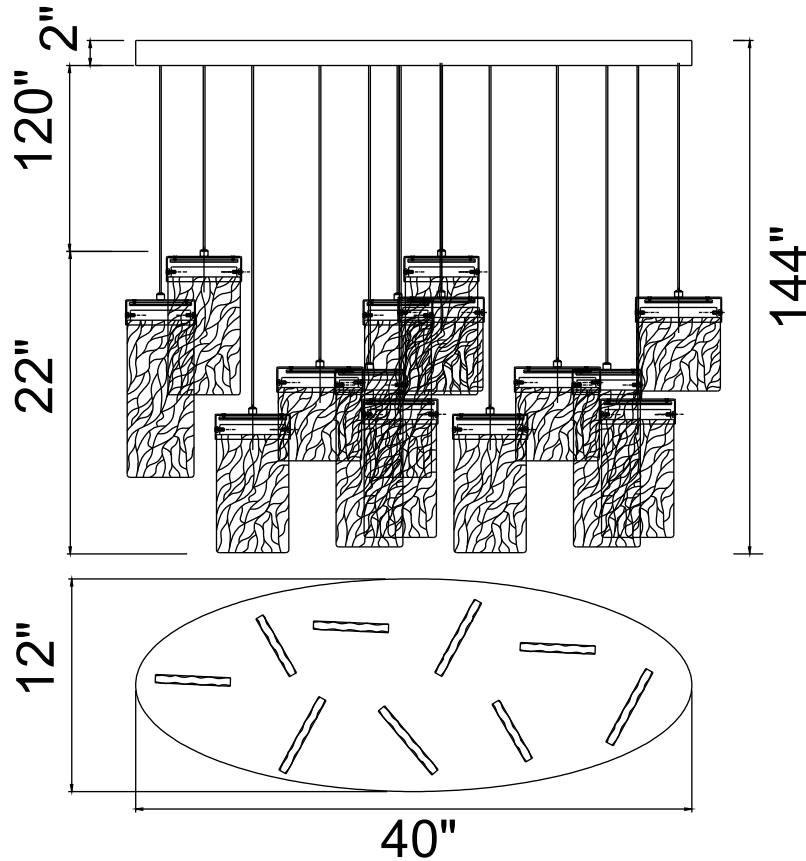

PROJECT: _____

FIXTURE TYPE: _____

LOCATION: _____

CONTACT/PHONE: _____

Item	1090P40-10-620-0
Collection	CAROLINA
Finish	Gold Leaf
Glass	Clear
Crystal	-----
Input	120V AC,60HZ,AC

Shade	-----
Length/Dia.	40"
Width/Ext.	12"
Height	22"
Maximum	144"
Lumens	4420

Light Source	LED
Bulb Info.	85W
Included	-----
Dimmable	Yes
Color	3000K
Weight	15.0KG