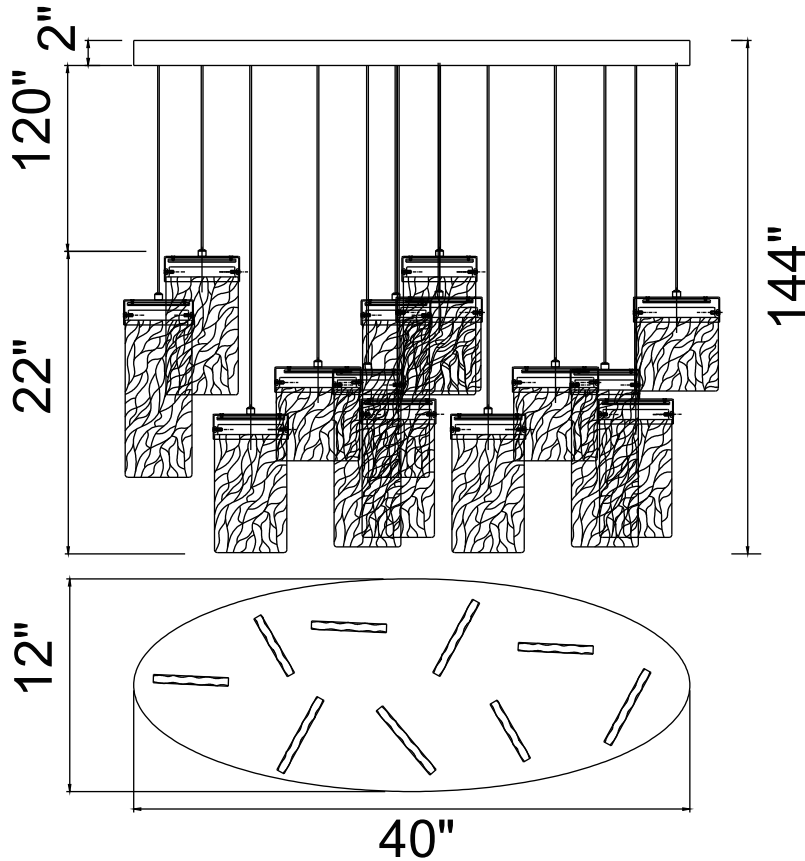

PROJECT: \_\_\_\_\_  
 FIXTURE TYPE: \_\_\_\_\_  
 LOCATION: \_\_\_\_\_  
 CONTACT/PHONE: \_\_\_\_\_

Item	1090P40-10-269-0
Collection	CAROLINA
Finish	Pewter
Glass	Clear
Crystal	-----
Input	120V AC,60HZ,AC

Shade	-----
Length/Dia.	40"
Width/Ext.	12"
Height	22"
Maximum	144"
Lumens	4420

Light Source	LED
Bulb Info.	50W
Included	-----
Dimmable	Yes
Color	3000K
Weight	15.0KG