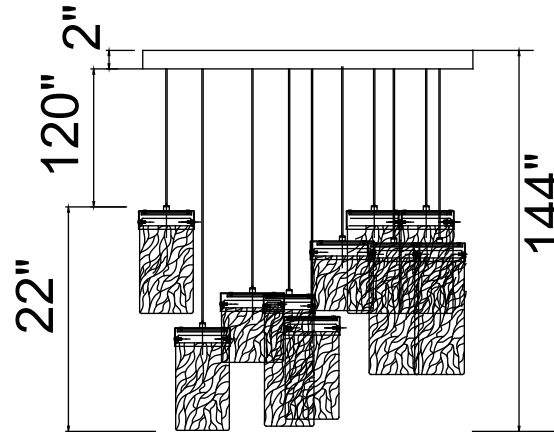

PROJECT: _____

FIXTURE TYPE: _____

LOCATION: _____

CONTACT/PHONE: _____

Item	1090P32-16-620
Collection	CAROLINA
Finish	Gold Leaf
Glass	Clear
Crystal	-----
Input	120V AC,60HZ,AC

Shade	-----
Length/Dia.	32"
Width/Ext.	-----
Height	22"
Maximum	144"
Lumens	7280

Light Source	LED
Bulb Info.	140W
Included	-----
Dimmable	Yes
Color	3000K
Weight	23.0KG