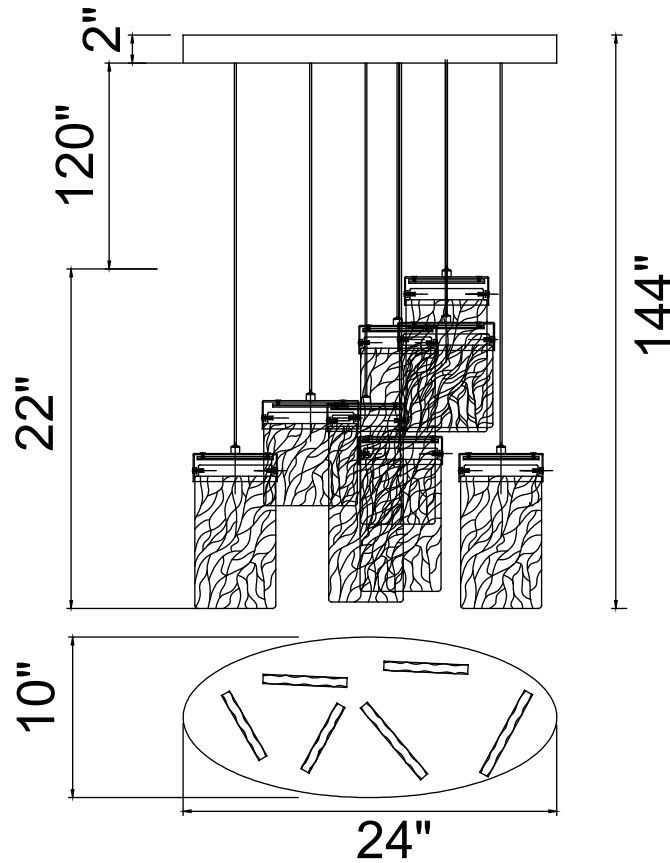

PROJECT: \_\_\_\_\_

FIXTURE TYPE: \_\_\_\_\_

LOCATION: \_\_\_\_\_

CONTACT/PHONE: \_\_\_\_\_

Item	1090P24-6-620-0
Collection	CAROLINA
Finish	Gold Leaf
Glass	Clear
Crystal	-----
Input	120V AC,60HZ,AC

Shade	-----
Length/Dia.	24"
Width/Ext.	10"
Height	22"
Maximum	144"
Lumens	2600

Light Source	LED
Bulb Info.	50W
Included	-----
Dimmable	Yes
Color	3000K
Weight	15.0KG