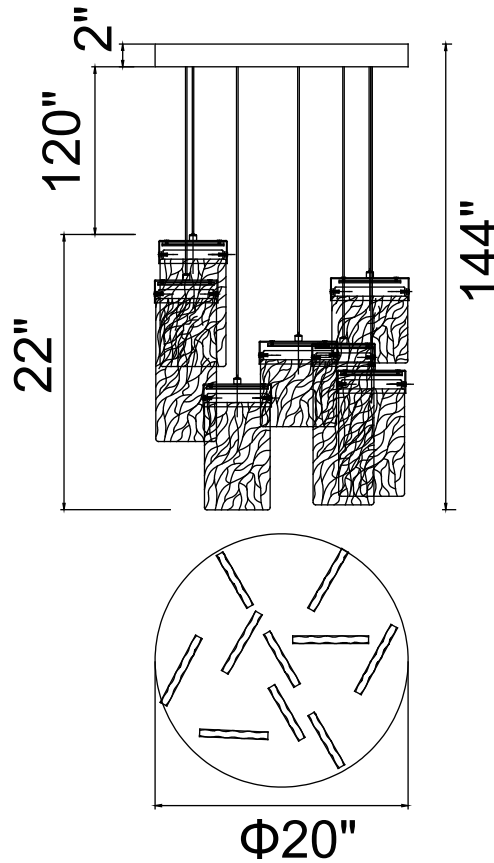

PROJECT: \_\_\_\_\_

FIXTURE TYPE: \_\_\_\_\_

LOCATION: \_\_\_\_\_

CONTACT/PHONE: \_\_\_\_\_

Item	1090P20-10-269
Collection	CAROLINA
Finish	Pewter
Glass	Clear
Crystal	-----
Input	120V AC,60HZ,AC

Shade	-----
Length/Dia.	20"
Width/Ext.	-----
Height	22"
Maximum	144"
Lumens	4420

Light Source	LED
Bulb Info.	85W
Included	-----
Dimmable	Yes
Color	3000K
Weight	15.0KG