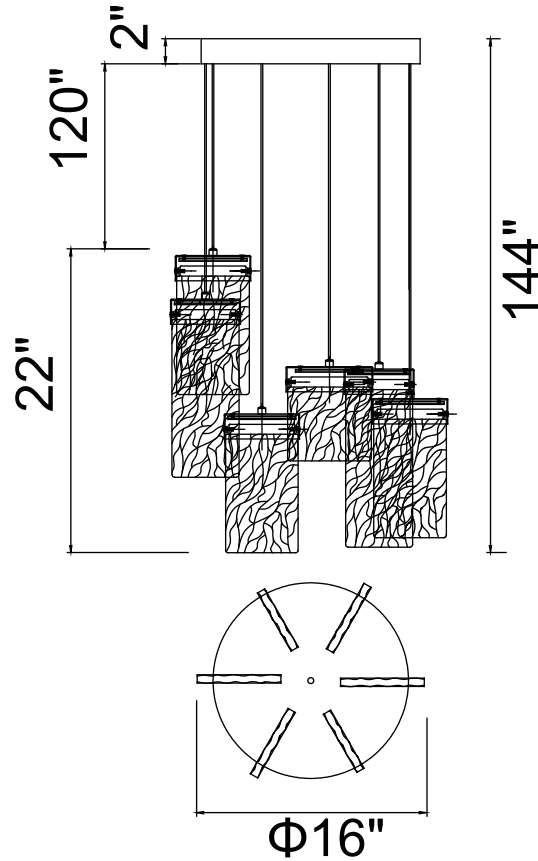

PROJECT: _____
 FIXTURE TYPE: _____
 LOCATION: _____
 CONTACT/PHONE: _____

Item	1090P16-6-620
Collection	CAROLINA
Finish	Gold Leaf
Glass	Clear
Crystal	-----
Input	120V AC,60HZ,AC

Shade	-----
Length/Dia.	16"
Width/Ext.	-----
Height	22"
Maximum	144"
Lumens	2600

Light Source	LED
Bulb Info.	50W
Included	-----
Dimmable	Yes
Color	3000K
Weight	15.0KG