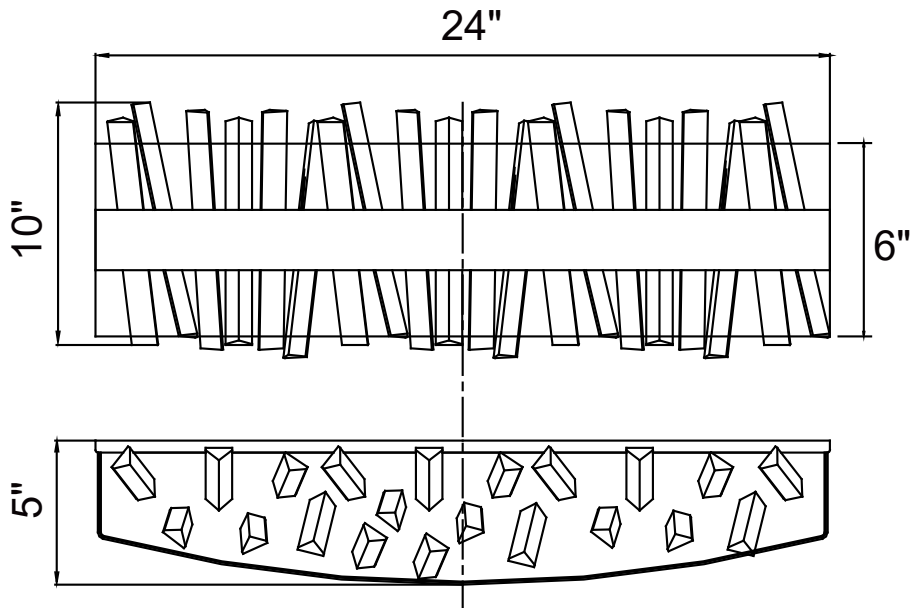

PROJECT: \_\_\_\_\_

FIXTURE TYPE: \_\_\_\_\_

LOCATION: \_\_\_\_\_

CONTACT/PHONE: \_\_\_\_\_

Item	1086W24-601
Collection	FAYE
Finish	Chrome
Glass	-----
Crystal	Clear
Input	120V AC,60HZ,AC

Shade	-----
Length/Dia.	24"
Width/Ext.	5"
Height	10"
Maximum	-----
Lumens	800

Light Source	LED
Bulb Info.	20W
Included	-----
Dimmable	Yes
Color	3000K
Weight	4.3KG