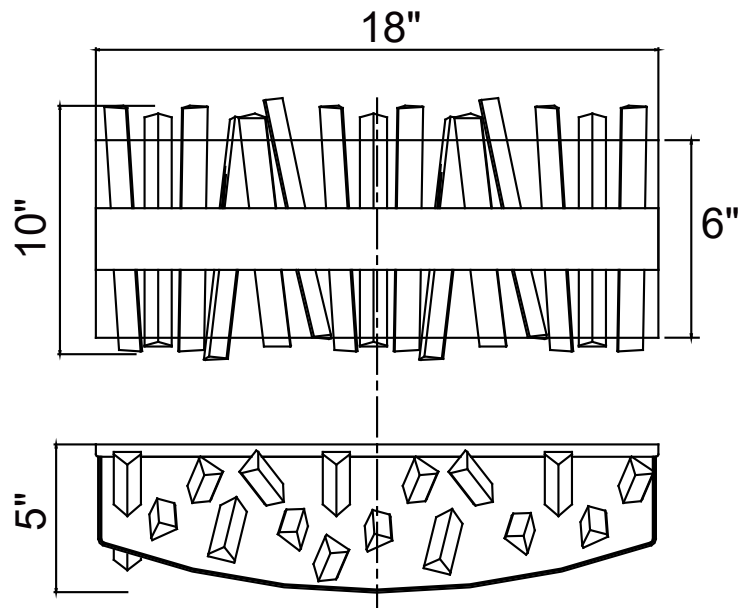

PROJECT: _____
 FIXTURE TYPE: _____
 LOCATION: _____
 CONTACT/PHONE: _____

Item	1086W18-601
Collection	FAYE
Finish	Chrome
Glass	-----
Crystal	Clear
Input	120V AC,60HZ,AC

Shade	-----
Length/Dia.	18"
Width/Ext.	5"
Height	10"
Maximum	-----
Lumens	600

Light Source	LED
Bulb Info.	15W
Included	-----
Dimmable	Yes
Color	3000K
Weight	3.4KG