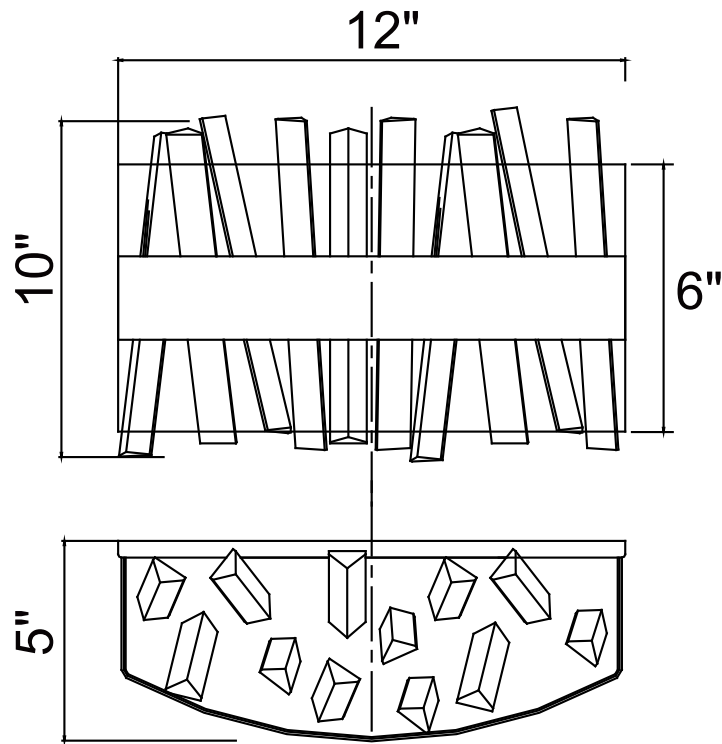

PROJECT: _____

FIXTURE TYPE: _____

LOCATION: _____

CONTACT/PHONE: _____

Item	1086W12-601
Collection	FAYE
Finish	Chrome
Glass	-----
Crystal	Clear
Input	120V AC,60HZ,AC

Shade	-----
Length/Dia.	12"
Width/Ext.	5"
Height	10"
Maximum	-----
Lumens	400

Light Source	LED
Bulb Info.	10W
Included	-----
Dimmable	Yes
Color	3000K
Weight	2.2KG