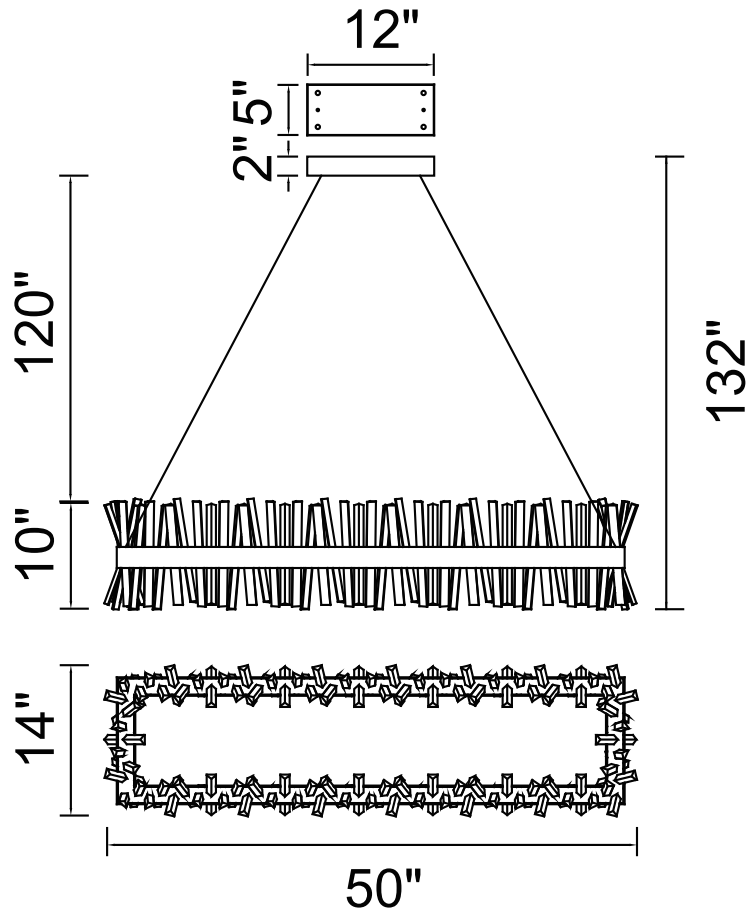

PROJECT: _____

FIXTURE TYPE: _____

LOCATION: _____

CONTACT/PHONE: _____

Item	1086P50-601-RC
Collection	FAYE
Finish	Chrome
Glass	-----
Crystal	Clear
Input	120V AC,60HZ,AC

Shade	-----
Length/Dia.	50"
Width/Ext.	14"
Height	10"
Maximum	132"
Lumens	3600

Light Source	LED
Bulb Info.	72W
Included	-----
Dimmable	Yes
Color	3000K
Weight	11.5KG