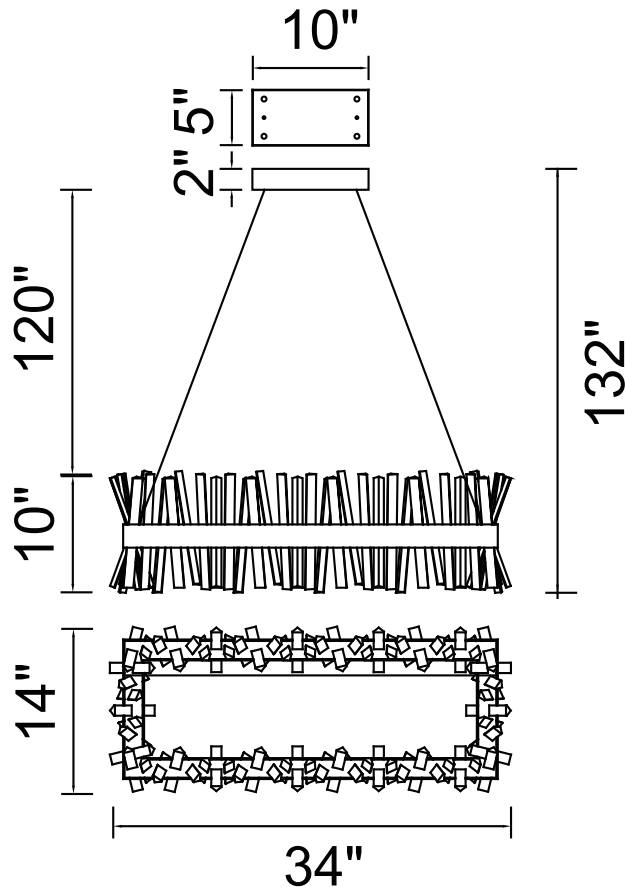

PROJECT: \_\_\_\_\_

FIXTURE TYPE: \_\_\_\_\_

LOCATION: \_\_\_\_\_

CONTACT/PHONE: \_\_\_\_\_

Item	1086P34-601-RC
Collection	FAYE
Finish	Chrome
Glass	-----
Crystal	Clear
Input	120V AC,60HZ,AC

Shade	-----
Length/Dia.	34"
Width/Ext.	14"
Height	10"
Maximum	132"
Lumens	2400

Light Source	LED
Bulb Info.	48W
Included	-----
Dimmable	Yes
Color	3000K
Weight	7.6KG