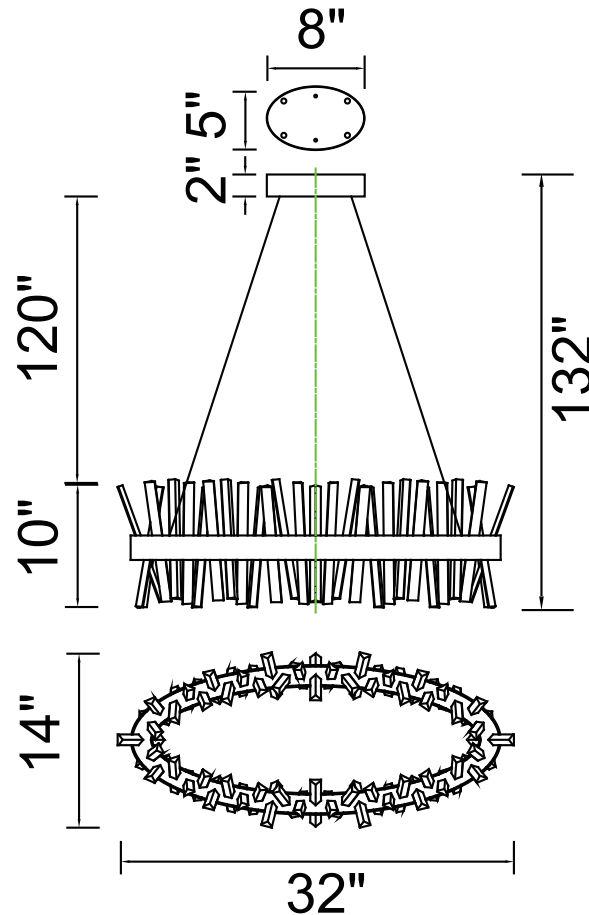

PROJECT: _____

FIXTURE TYPE: _____

LOCATION: _____

CONTACT/PHONE: _____

Item	1086P32-601-O
Collection	FAYE
Finish	Chrome
Glass	-----
Crystal	Clear
Input	120V AC,60HZ,AC

Shade	-----
Length/Dia.	32"
Width/Ext.	14"
Height	10"
Maximum	132"
Lumens	1800

Light Source	LED
Bulb Info.	36W
Included	-----
Dimmable	Yes
Color	3000K
Weight	9.8KG