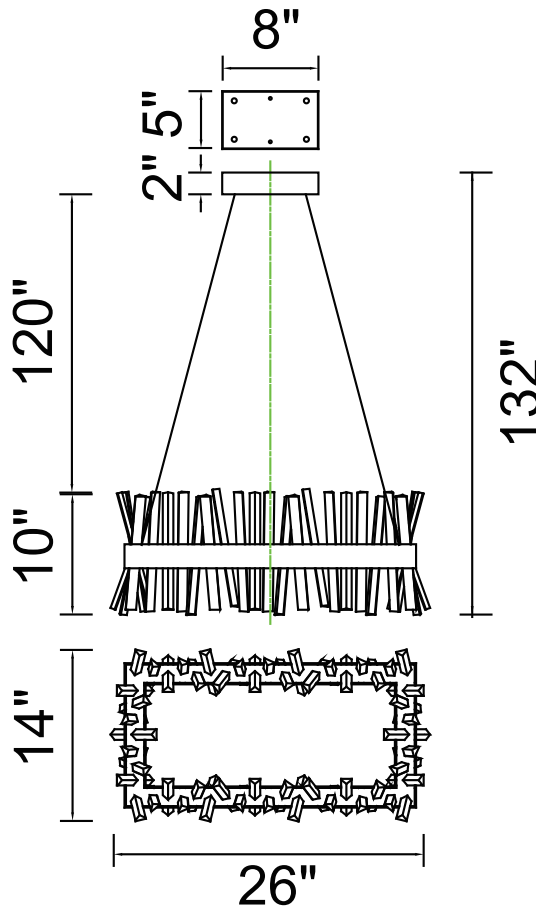

PROJECT: _____

FIXTURE TYPE: _____

LOCATION: _____

CONTACT/PHONE: _____

Item	1086P26-601-RC
Collection	FAYE
Finish	Chrome
Glass	-----
Crystal	Clear
Input	120V AC,60HZ,AC

Shade	-----
Length/Dia.	26"
Width/Ext.	14"
Height	10"
Maximum	132"
Lumens	1800

Light Source	LED
Bulb Info.	36W
Included	-----
Dimmable	Yes
Color	3000K
Weight	5.8KG