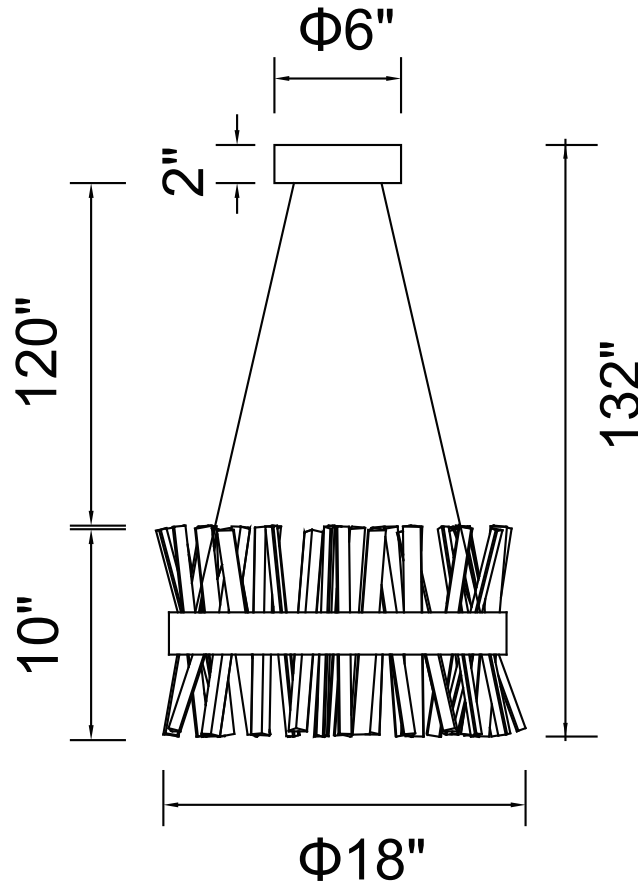

PROJECT: \_\_\_\_\_

FIXTURE TYPE: \_\_\_\_\_

LOCATION: \_\_\_\_\_

CONTACT/PHONE: \_\_\_\_\_

Item	1086P18-601
Collection	FAYE
Finish	Chrome
Glass	-----
Crystal	Clear
Input	120V AC,60HZ,AC

Shade	-----
Length/Dia.	50"
Width/Ext.	-----
Height	10"
Maximum	132"
Lumens	1500

Light Source	LED
Bulb Info.	30W
Included	-----
Dimmable	Yes
Color	3000K
Weight	5.3KG