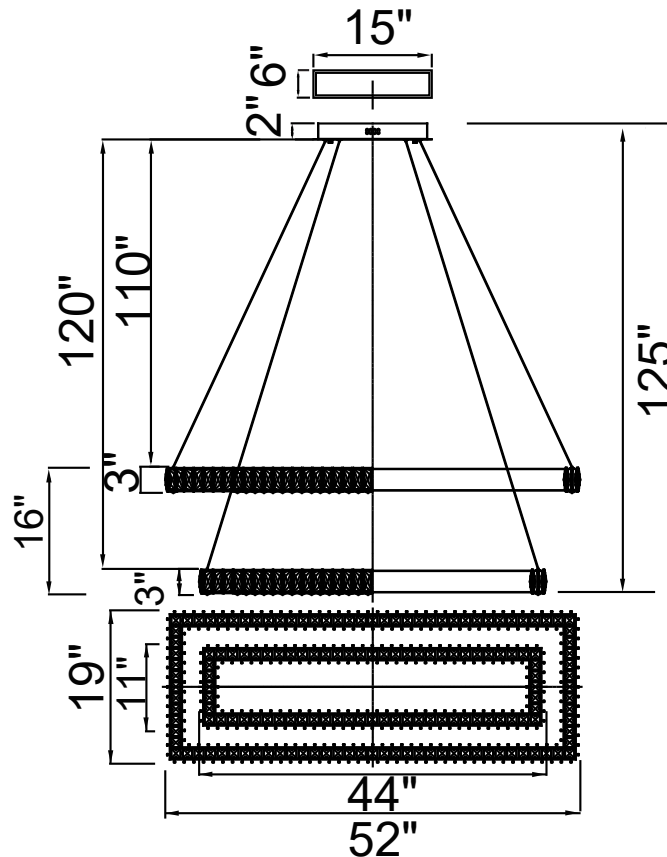

PROJECT: _____

FIXTURE TYPE: _____

LOCATION: _____

CONTACT/PHONE: _____

Item	1084P52-601-RC-2C
Collection	FELICITY
Finish	Chrome
Glass	-----
Crystal	Clear
Input	120V AC,60HZ,AC

Shade	-----
Length/Dia.	52"
Width/Ext.	19"
Height	16"
Maximum	125"
Lumens	6700

Light Source	LED
Bulb Info.	150W
Included	-----
Dimmable	Yes
Color	4000K
Weight	22.5KG