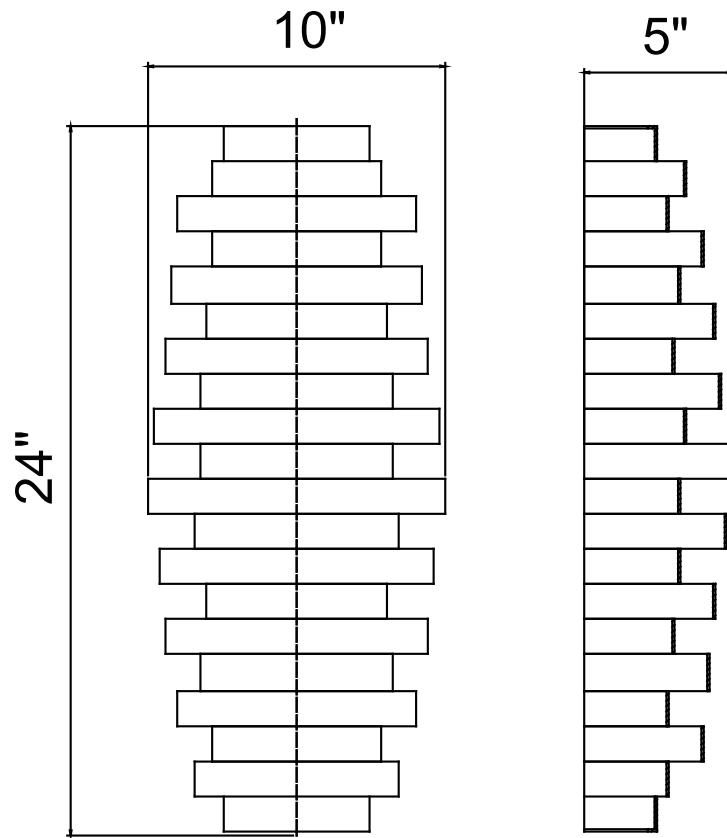

PROJECT: _____

FIXTURE TYPE: _____

LOCATION: _____

CONTACT/PHONE: _____

Item	1068W24-6-620
Collection	ELIZABETTA
Finish	Gold Leaf
Glass	-----
Crystal	-----
Input	120V AC,60HZ,AC

Shade	-----
Length/Dia.	10"
Width/Ext.	5"
Height	24"
Maximum	-----
Lumens	-----

Light Source	E12
Bulb Info.	6x60W
Included	-----
Dimmable	Yes
Color	-----
Weight	2.9KG