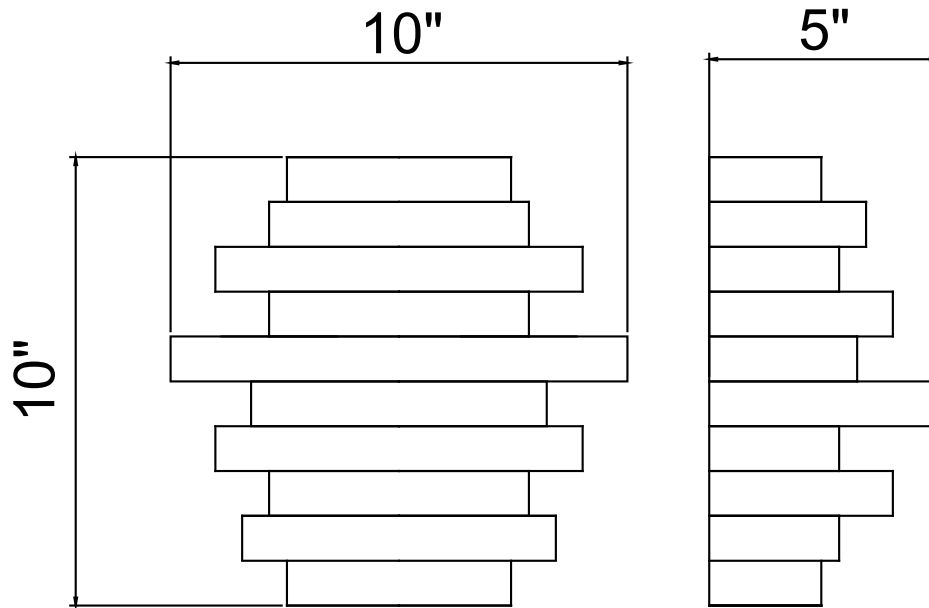

PROJECT: _____

FIXTURE TYPE: _____

LOCATION: _____

CONTACT/PHONE: _____

Item	1068W10-2-620
Collection	ELIZABETTA
Finish	Gold Leaf
Glass	-----
Crystal	-----
Input	120V AC,60HZ,AC

Shade	-----
Length/Dia.	10"
Width/Ext.	5"
Height	10"
Maximum	-----
Lumens	-----

Light Source	E12
Bulb Info.	2x60W
Included	-----
Dimmable	Yes
Color	-----
Weight	1.2KG