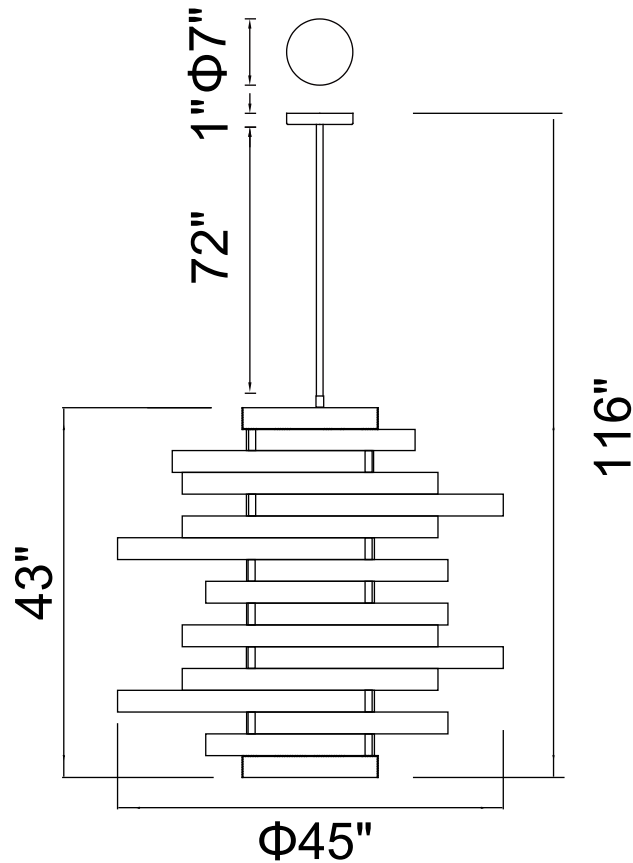

PROJECT: _____

FIXTURE TYPE: _____

LOCATION: _____

CONTACT/PHONE: _____

Item	1068P45-16-620
Collection	ELIZABETTA
Finish	Gold Leaf
Glass	-----
Crystal	-----
Input	120V AC,60HZ,AC

Shade	-----
Length/Dia.	45"
Width/Ext.	-----
Height	43"
Maximum	116"
Lumens	-----

Light Source	E12
Bulb Info.	16x60W
Included	-----
Dimmable	Yes
Color	-----
Weight	28.0KG