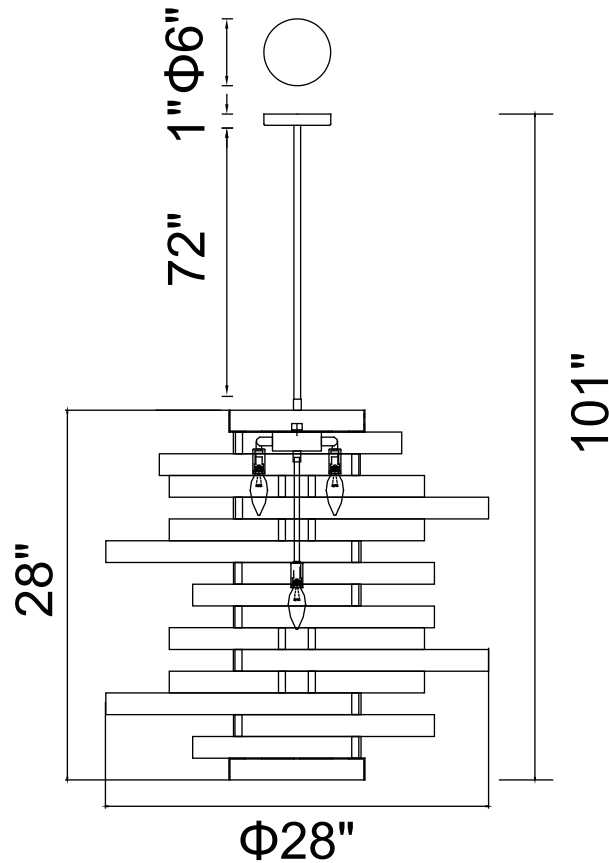

PROJECT: _____

FIXTURE TYPE: _____

LOCATION: _____

CONTACT/PHONE: _____

Item	1068P28-7-620
Collection	ELIZABETTA
Finish	Gold Leaf
Glass	-----
Crystal	-----
Input	120V AC,60HZ,AC

Shade	-----
Length/Dia.	28"
Width/Ext.	-----
Height	28"
Maximum	101"
Lumens	-----

Light Source	E12
Bulb Info.	7x60W
Included	-----
Dimmable	Yes
Color	-----
Weight	20.2KG