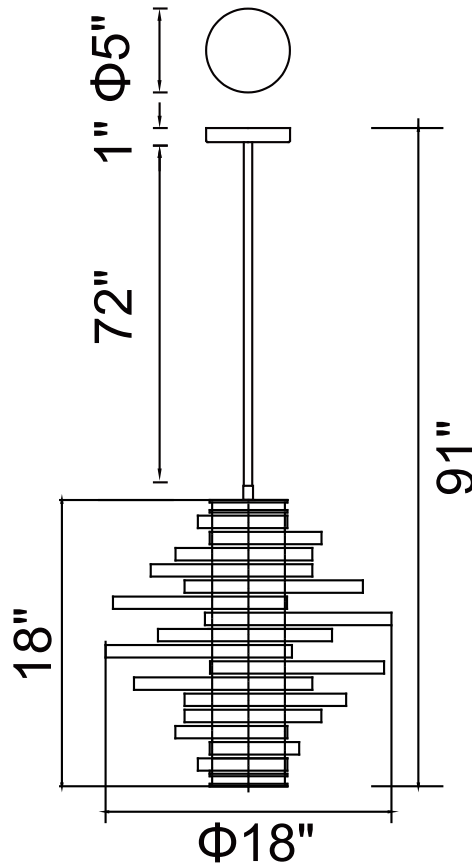

PROJECT: _____

FIXTURE TYPE: _____

LOCATION: _____

CONTACT/PHONE: _____

Item	1068P18-6-620
Collection	ELIZABETTA
Finish	Gold Leaf
Glass	-----
Crystal	-----
Input	120V AC,60HZ,AC

Shade	-----
Length/Dia.	18"
Width/Ext.	-----
Height	18"
Maximum	91"
Lumens	-----

Light Source	E12
Bulb Info.	6×60W
Included	-----
Dimmable	Yes
Color	-----
Weight	14.8KG