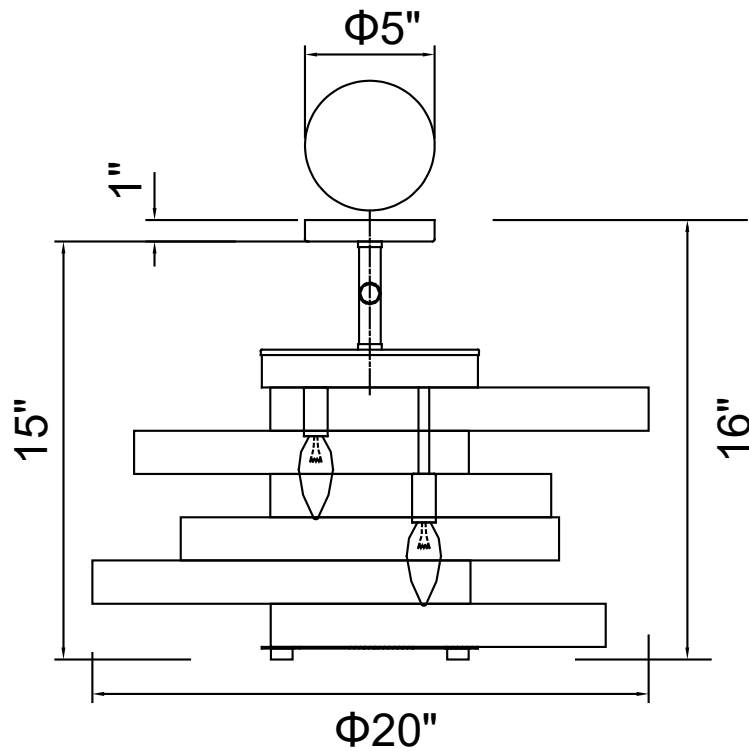

PROJECT: _____

FIXTURE TYPE: _____

LOCATION: _____

CONTACT/PHONE: _____

Item	1068C20-3-620
Collection	ELIZABETTA
Finish	Gold Leaf
Glass	-----
Crystal	-----
Input	120V AC,60HZ,AC

Shade	-----
Length/Dia.	20"
Width/Ext.	-----
Height	15"
Maximum	16"
Lumens	-----

Light Source	E12
Bulb Info.	3×60W
Included	-----
Dimmable	Yes
Color	-----
Weight	4.3KG