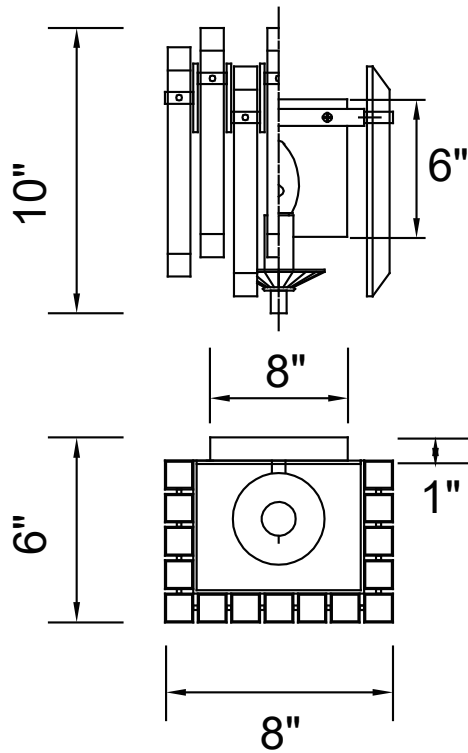

PROJECT: \_\_\_\_\_  
 FIXTURE TYPE: \_\_\_\_\_  
 LOCATION: \_\_\_\_\_  
 CONTACT/PHONE: \_\_\_\_\_

Item	1065W8-1-601
Collection	HENRIETTA
Finish	Chrome
Glass	-----
Crystal	-----
Input	120V AC,60HZ,AC

Shade	-----
Length/Dia.	8"
Width/Ext.	6"
Height	10"
Maximum	10"
Lumens	-----

Light Source	E12
Bulb Info.	1×60W
Included	-----
Dimmable	Yes
Color	-----
Weight	3.2KG