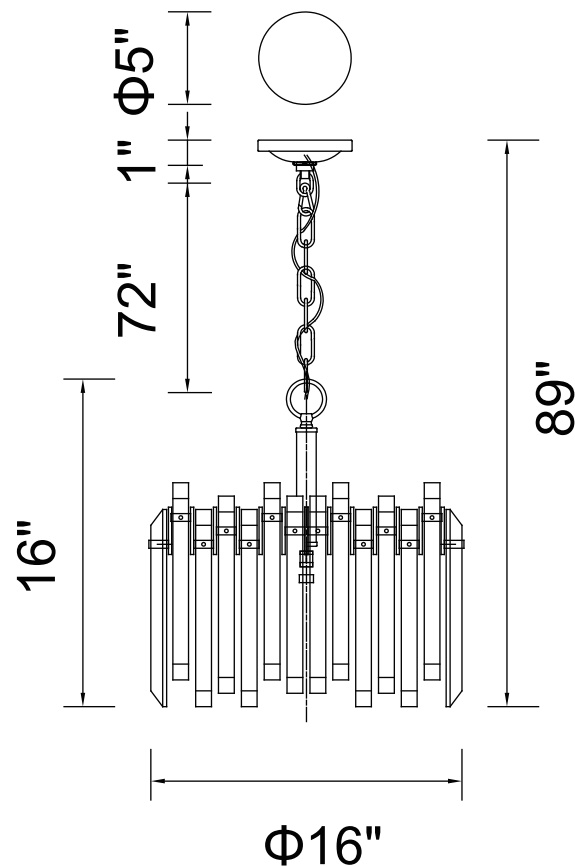

PROJECT: _____

FIXTURE TYPE: _____

LOCATION: _____

CONTACT/PHONE: _____

Item	1065P16-4-601
Collection	HENRIETTA
Finish	Chrome
Glass	-----
Crystal	-----
Input	120V AC,60HZ,AC

Shade	-----
Length/Dia.	16"
Width/Ext.	-----
Height	16"
Maximum	89"
Lumens	-----

Light Source	E12
Bulb Info.	4x60W
Included	-----
Dimmable	Yes
Color	-----
Weight	9.0KG