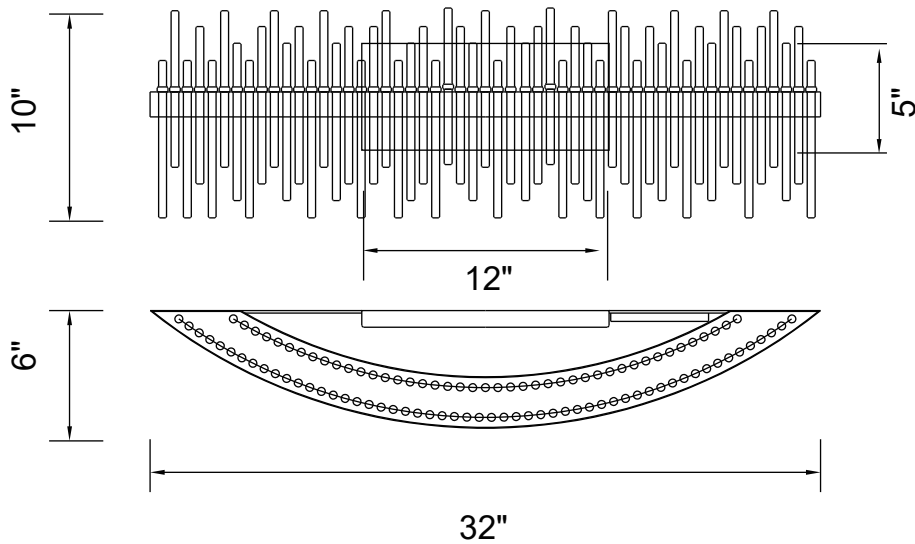

PROJECT: _____
 FIXTURE TYPE: _____
 LOCATION: _____
 CONTACT/PHONE: _____

Item	1063W32-169
Collection	GENEVIEVE
Finish	Medallion Gold
Glass	-----
Crystal	Clear
Input	120V AC,60HZ,AC

Shade	-----
Length/Dia.	32"
Width/Ext.	6"
Height	10"
Maximum	10"
Lumens	1560

Light Source	LED
Bulb Info.	30W
Included	-----
Dimmable	Yes
Color	3000K
Weight	7.0KG