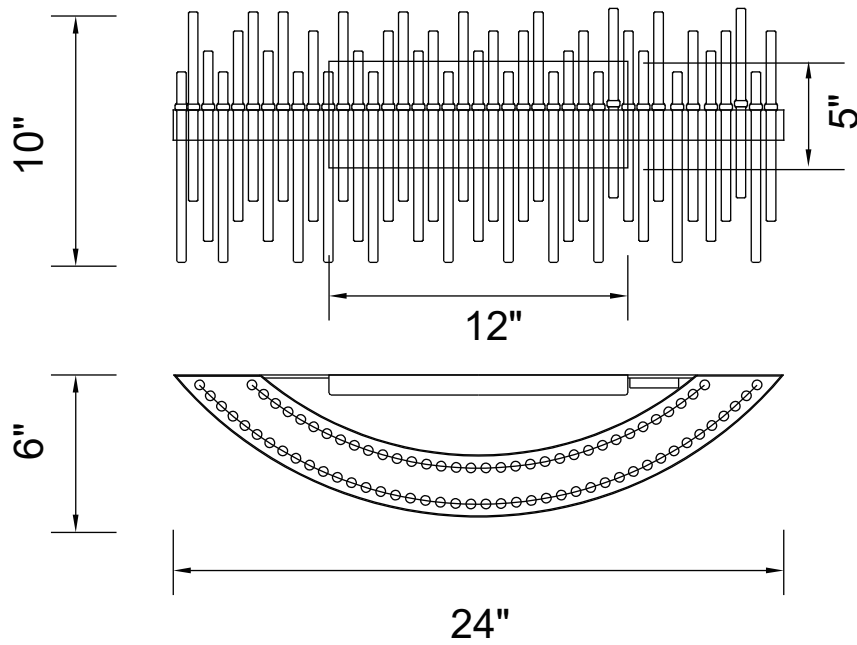

PROJECT: _____

FIXTURE TYPE: _____

LOCATION: _____

CONTACT/PHONE: _____

Item	1063W24-169
Collection	GENEVIEVE
Finish	Antique Brass
Glass	-----
Crystal	Clear
Input	120V AC,60HZ,AC

Shade	-----
Length/Dia.	24"
Width/Ext.	6"
Height	10"
Maximum	10"
Lumens	1248

Light Source	LED
Bulb Info.	24W
Included	-----
Dimmable	Yes
Color	3000K
Weight	3.1KG