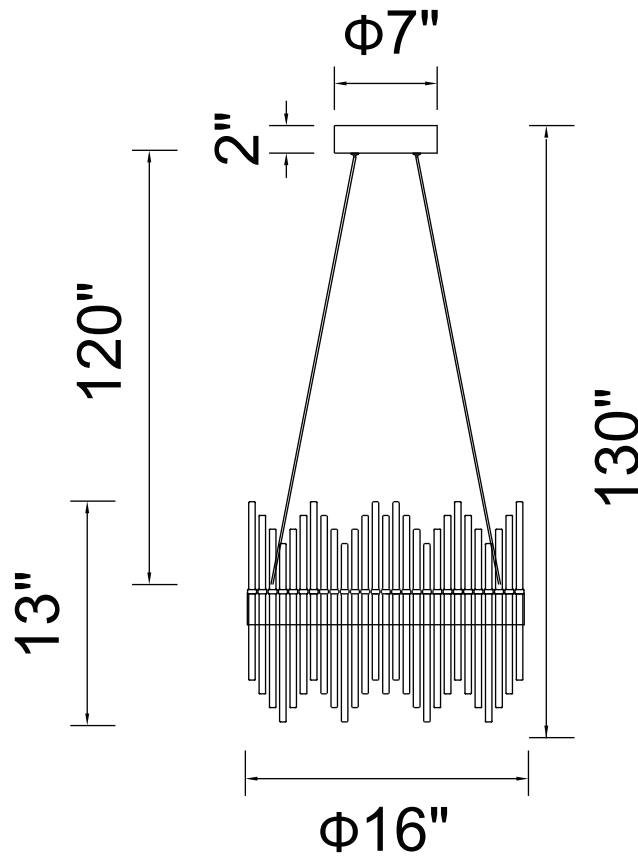

PROJECT: _____

FIXTURE TYPE: _____

LOCATION: _____

CONTACT/PHONE: _____

Item	1063P16-169
Collection	GENEVIEVE
Finish	Medallion Gold
Glass	-----
Crystal	-----
Input	120V AC,60HZ,AC

Shade	-----
Length/Dia.	16"
Width/Ext.	-----
Height	13"
Maximum	130"
Lumens	1820

Light Source	LED
Bulb Info.	35W
Included	-----
Dimmable	Yes
Color	3000K
Weight	11.2KG