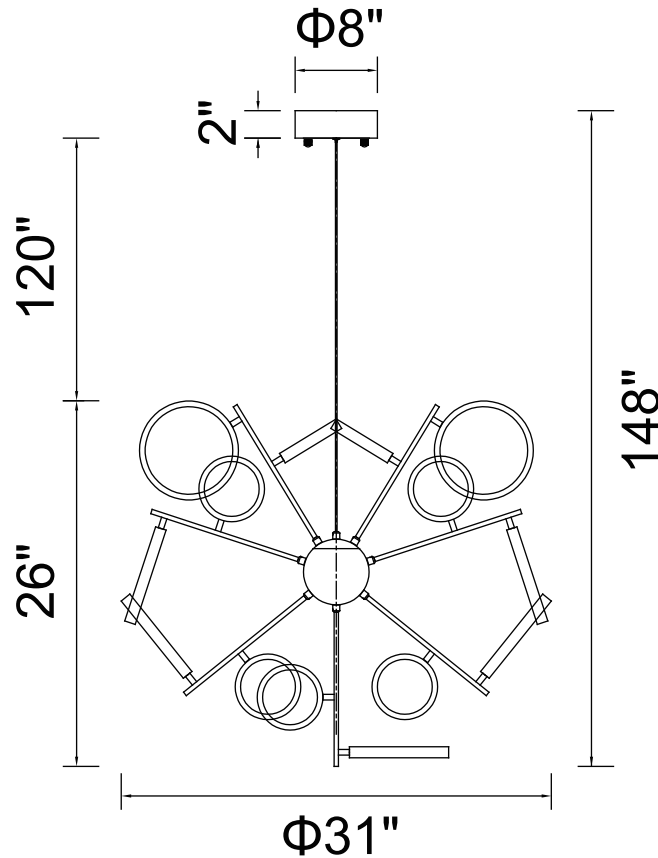

PROJECT: _____

FIXTURE TYPE: _____

LOCATION: _____

CONTACT/PHONE: _____

Item	1054P31-601
Collection	FRANCESSCA
Finish	Chrome
Glass	-----
Crystal	Clear
Input	120V AC,60HZ,AC

Shade	-----
Length/Dia.	31"
Width/Ext.	-----
Height	26"
Maximum	148"
Lumens	2400

Light Source	LED
Bulb Info.	95W
Included	-----
Dimmable	Yes
Color	3000K
Weight	5.8KG