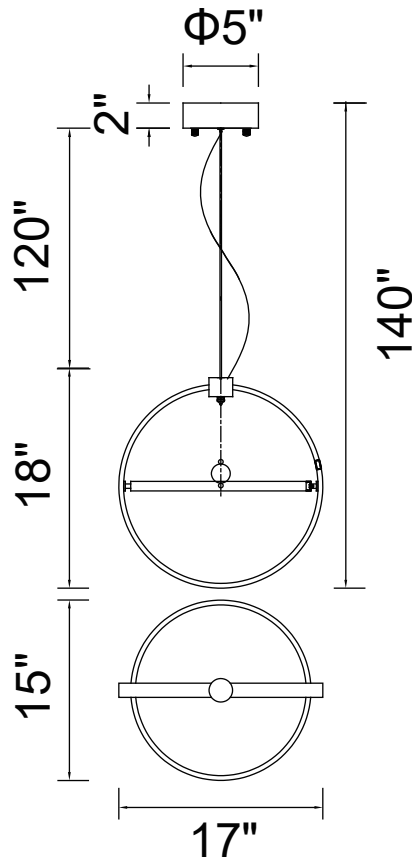

PROJECT: _____

FIXTURE TYPE: _____

LOCATION: _____

CONTACT/PHONE: _____

Item	1054P17-601
Collection	FRANCESSCA
Finish	Chrome
Glass	-----
Crystal	Clear
Input	120V AC,60HZ,AC

Shade	-----
Length/Dia.	17"
Width/Ext.	15"
Height	18"
Maximum	140"
Lumens	-----

Light Source	LED
Bulb Info.	12W
Included	-----
Dimmable	Yes
Color	3000K
Weight	1.5KG