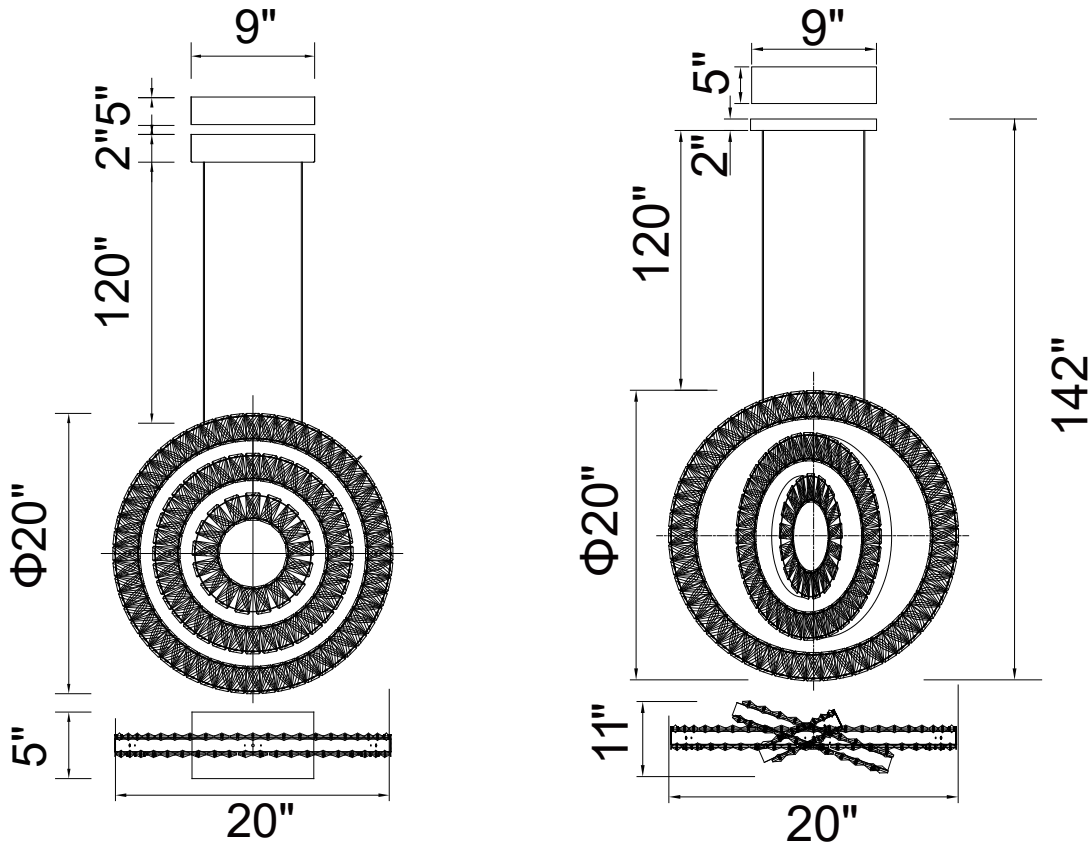

PROJECT: _____

FIXTURE TYPE: _____

LOCATION: _____

CONTACT/PHONE: _____

Item	1046P20-3-601
Collection	CELINA
Finish	Chrome
Glass	-----
Crystal	-----
Input	120V AC,60HZ,AC

Shade	-----
Length/Dia.	20"
Width/Ext.	11"
Height	20"
Maximum	142"
Lumens	1400

Light Source	LED
Bulb Info.	50W
Included	-----
Dimmable	Yes
Color	4000K
Weight	13.5KG