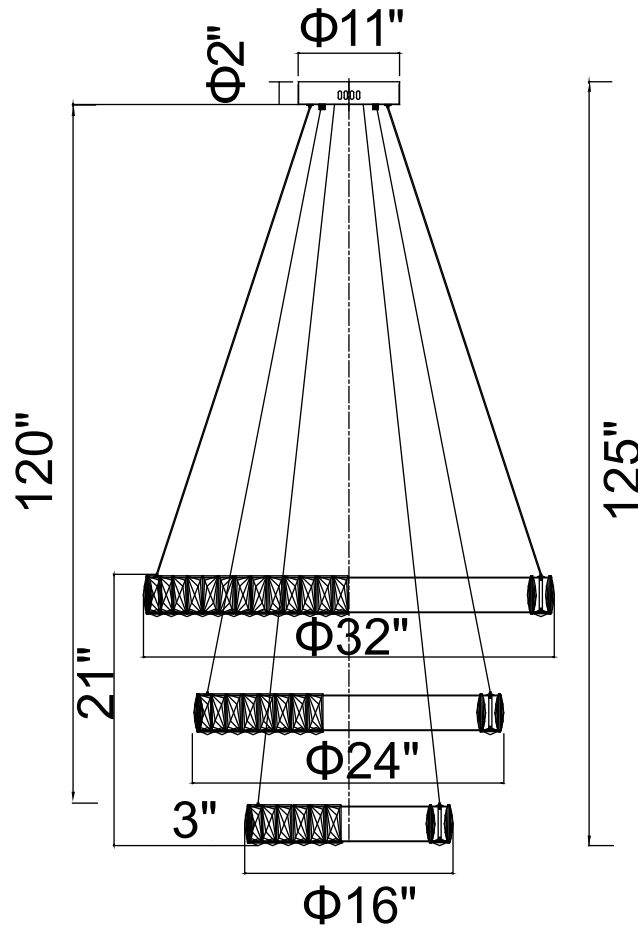

PROJECT: _____

FIXTURE TYPE: _____

LOCATION: _____

CONTACT/PHONE: _____

Item	1044P32-601-R-3C
Collection	MADELINE
Finish	Chrome
Glass	-----
Crystal	Clear
Input	120V AC,60HZ,AC

Shade	-----
Length/Dia.	32"
Width/Ext.	-----
Height	21"
Maximum	125"
Lumens	5500

Light Source	LED
Bulb Info.	140W
Included	-----
Dimmable	Yes
Color	4000K
Weight	18.0KG