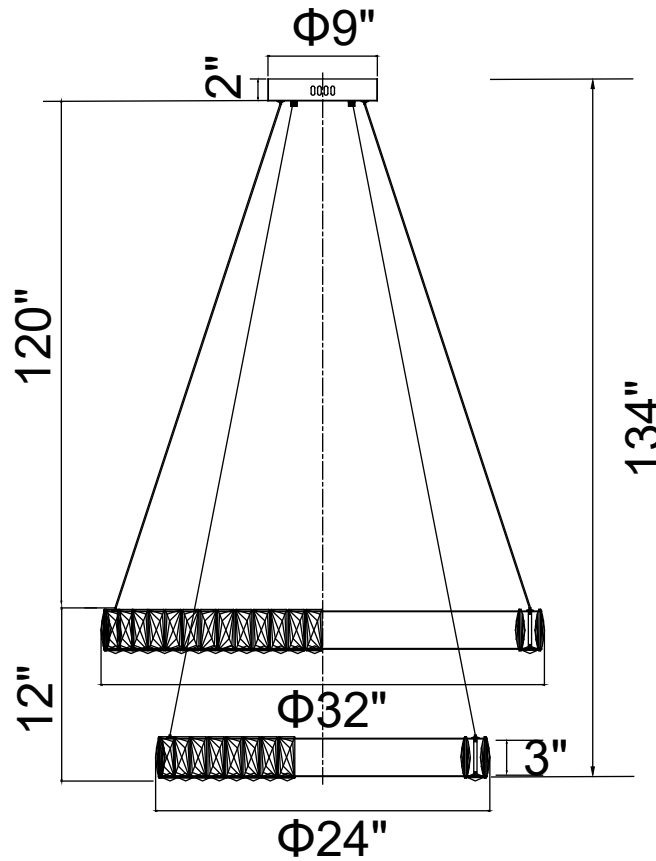

PROJECT: _____

FIXTURE TYPE: _____

LOCATION: _____

CONTACT/PHONE: _____

Item	1044P32-601-R-2C-B
Collection	MADELINE
Finish	Chrome
Glass	-----
Crystal	Clear
Input	120V AC,60HZ,AC

Shade	-----
Length/Dia.	32"
Width/Ext.	-----
Height	12"
Maximum	134"
Lumens	4000

Light Source	LED
Bulb Info.	100W
Included	-----
Dimmable	Yes
Color	4000K
Weight	14.5KG