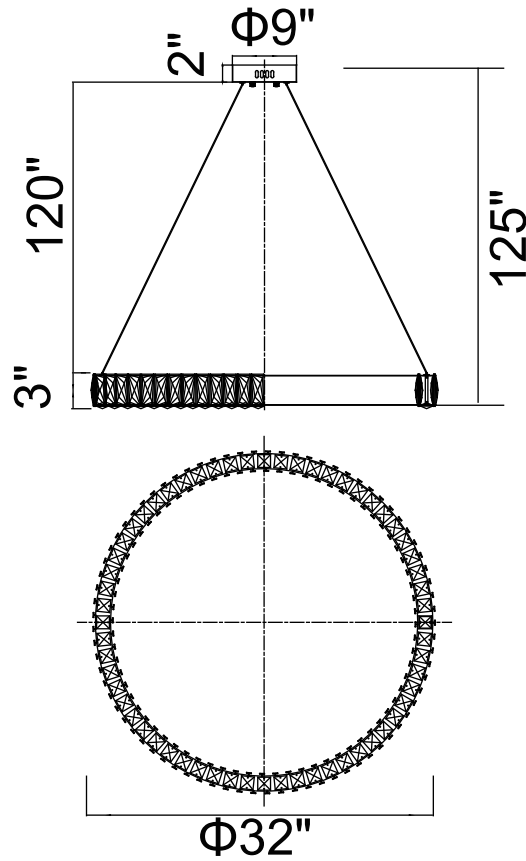

PROJECT: _____

FIXTURE TYPE: _____

LOCATION: _____

CONTACT/PHONE: _____

Item	1044P32-601-R-1C
Collection	MADELINE
Finish	Chrome
Glass	-----
Crystal	Clear
Input	120V AC,60HZ,AC

Shade	-----
Length/Dia.	32"
Width/Ext.	-----
Height	3"
Maximum	125"
Lumens	2900

Light Source	LED
Bulb Info.	72W
Included	-----
Dimmable	Yes
Color	4000K
Weight	9.0KG