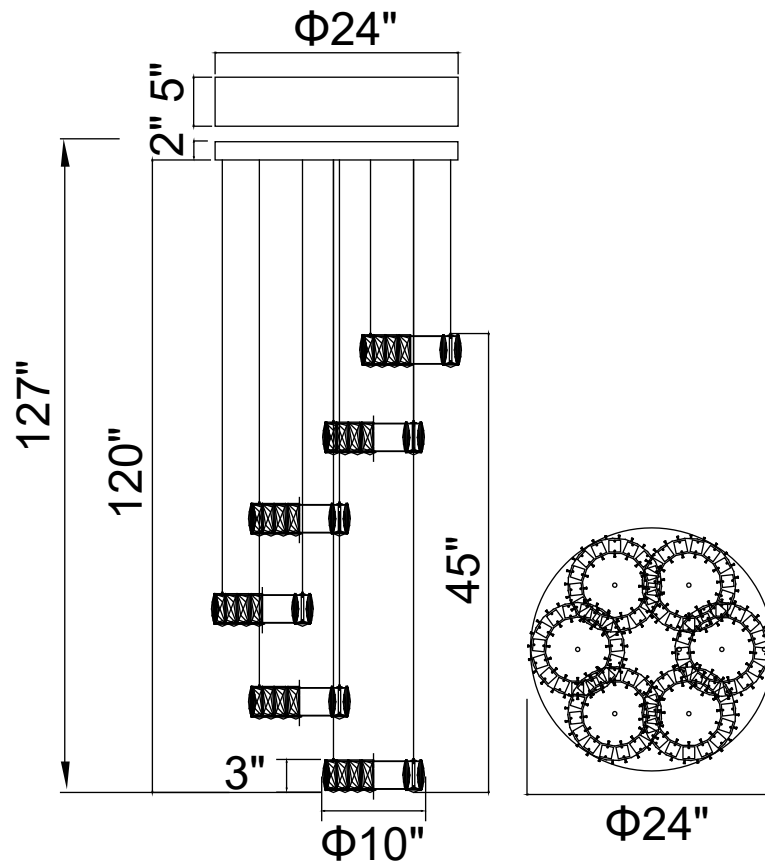

PROJECT: _____

FIXTURE TYPE: _____

LOCATION: _____

CONTACT/PHONE: _____

Item	1044P24-601-R-6C
Collection	MADELINE
Finish	Chrome
Glass	-----
Crystal	Clear
Input	120V AC,60HZ,AC

Shade	-----
Length/Dia.	24"
Width/Ext.	-----
Height	45"
Maximum	127"
Lumens	3000

Light Source	LED
Bulb Info.	72W
Included	-----
Dimmable	Yes
Color	4000K
Weight	12.5KG