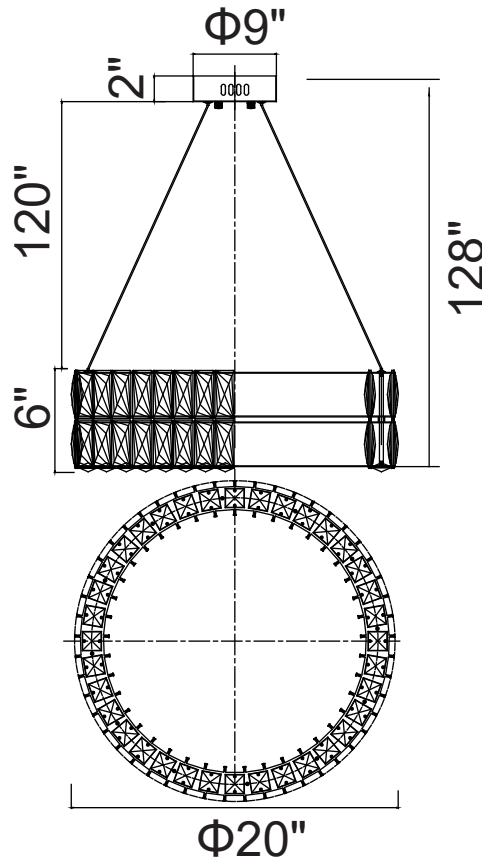

PROJECT: _____
 FIXTURE TYPE: _____
 LOCATION: _____
 CONTACT/PHONE: _____

Item	1044P20-601-R-2C
Collection	MADELINE
Finish	Chrome
Glass	-----
Crystal	Clear
Input	120V AC,60HZ,AC

Shade	-----
Length/Dia.	20"
Width/Ext.	-----
Height	6"
Maximum	128"
Lumens	4200

Light Source	LED
Bulb Info.	55W
Included	-----
Dimmable	Yes
Color	4000K
Weight	10.4KG