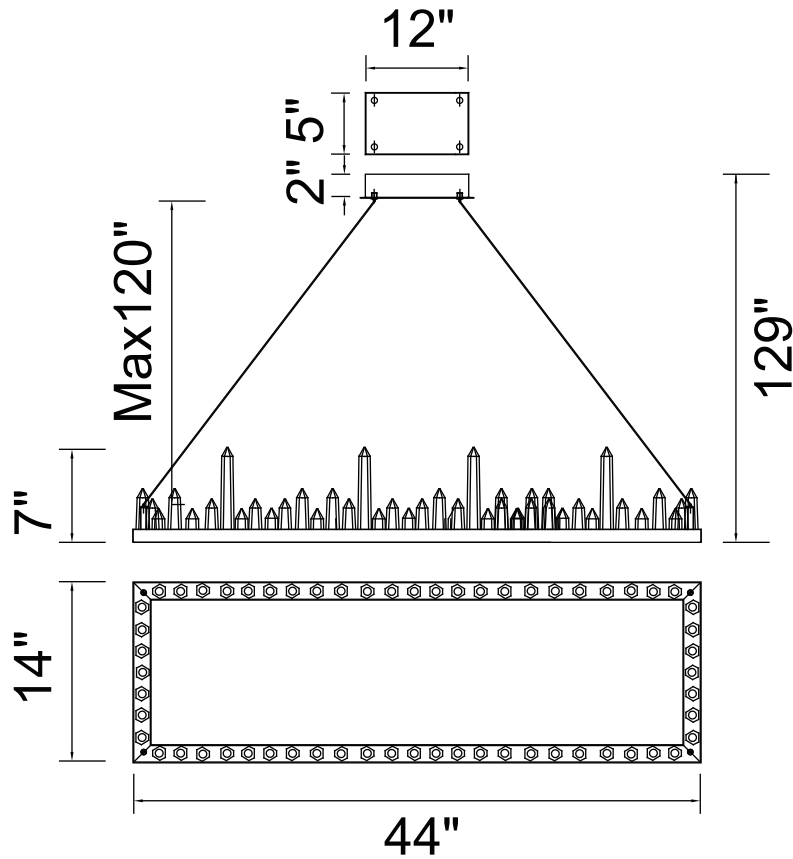

PROJECT: \_\_\_\_\_

FIXTURE TYPE: \_\_\_\_\_

LOCATION: \_\_\_\_\_

CONTACT/PHONE: \_\_\_\_\_

Item	1043P44-101-RC
Collection	JULIETTE
Finish	Black
Glass	-----
Crystal	-----
Input	120V AC,60HZ,AC

Shade	-----
Length/Dia.	44"
Width/Ext.	14"
Height	7"
Maximum	129"
Lumens	3380

Light Source	LED
Bulb Info.	56W
Included	-----
Dimmable	Yes
Color	3000K
Weight	9.8KG