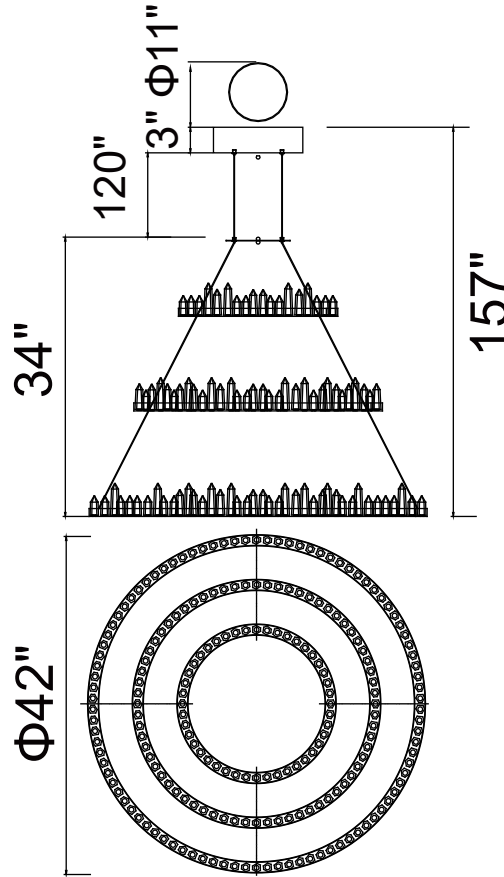

PROJECT: _____
 FIXTURE TYPE: _____
 LOCATION: _____
 CONTACT/PHONE: _____

Item	1043P42-3-101
Collection	JULIETTE
Finish	Black
Glass	-----
Crystal	-----
Input	120V AC,60HZ,AC

Shade	-----
Length/Dia.	42"
Width/Ext.	-----
Height	34"
Maximum	157"
Lumens	7280

Light Source	LED
Bulb Info.	140W
Included	-----
Dimmable	Yes
Color	3000K
Weight	28.0KG