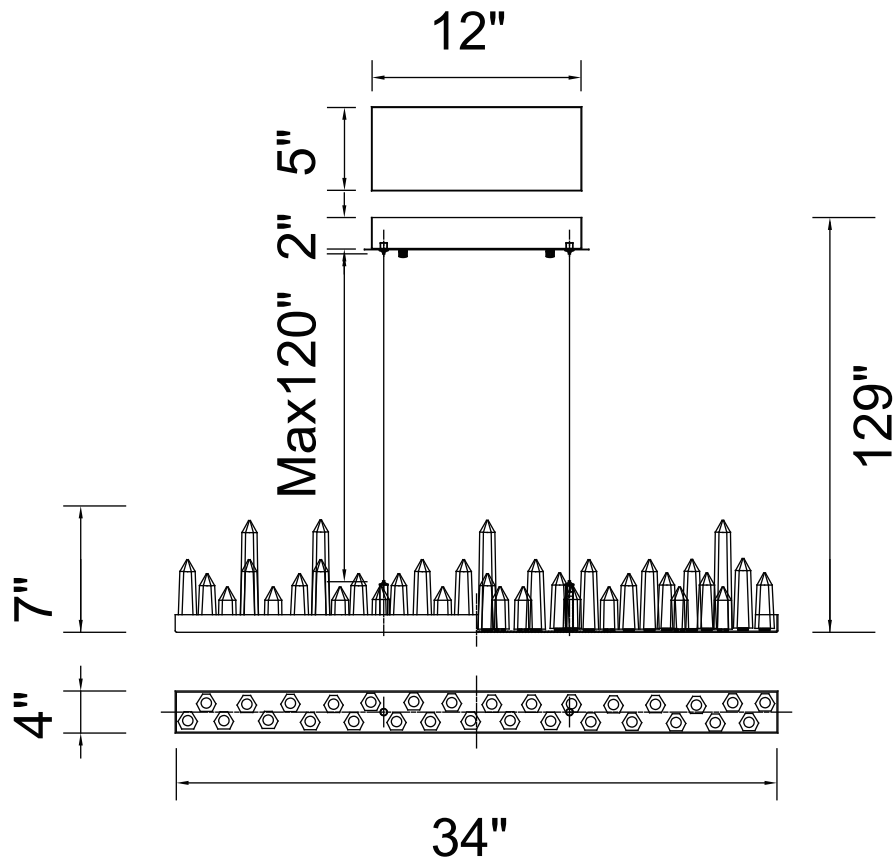

PROJECT: \_\_\_\_\_

FIXTURE TYPE: \_\_\_\_\_

LOCATION: \_\_\_\_\_

CONTACT/PHONE: \_\_\_\_\_

Item	1043P34-101-RC
Collection	JULIETTE
Finish	Black
Glass	-----
Crystal	-----
Input	120V AC,60HZ,AC

Shade	-----
Length/Dia.	34"
Width/Ext.	4"
Height	7"
Maximum	129"
Lumens	1508

Light Source	LED
Bulb Info.	29W
Included	-----
Dimmable	Yes
Color	3000K
Weight	4.8KG