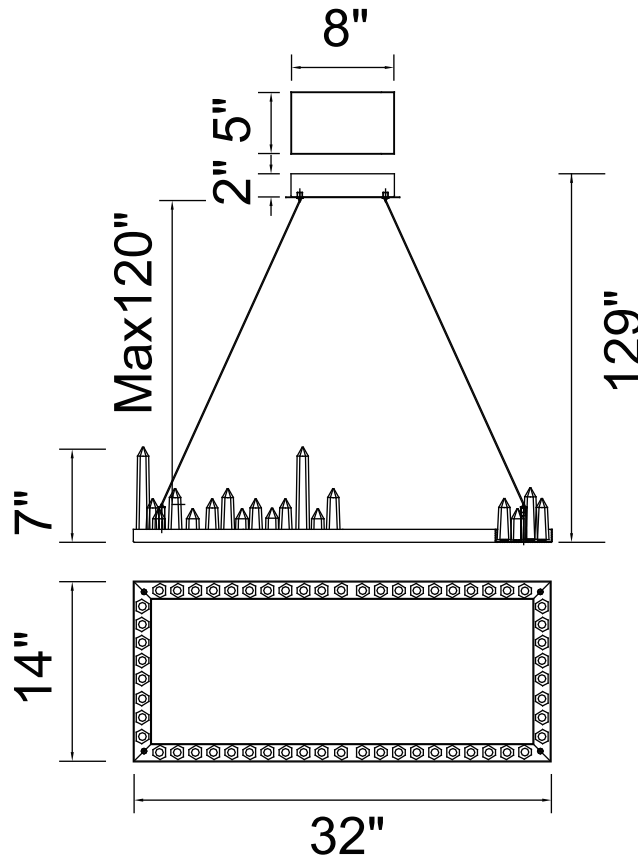

PROJECT: _____

FIXTURE TYPE: _____

LOCATION: _____

CONTACT/PHONE: _____

Item	1043P32-101-RC
Collection	JULIETTE
Finish	Black
Glass	-----
Crystal	-----
Input	120V AC,60HZ,AC

Shade	-----
Length/Dia.	32"
Width/Ext.	14"
Height	7"
Maximum	129"
Lumens	2288

Light Source	LED
Bulb Info.	44W
Included	-----
Dimmable	Yes
Color	3000K
Weight	7.8KG