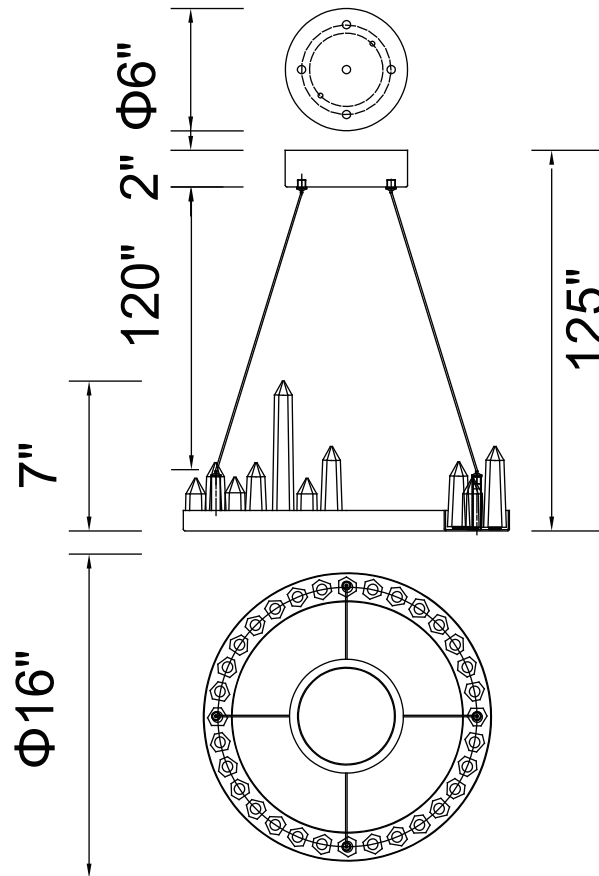

PROJECT: \_\_\_\_\_

FIXTURE TYPE: \_\_\_\_\_

LOCATION: \_\_\_\_\_

CONTACT/PHONE: \_\_\_\_\_

|            |                 |
|------------|-----------------|
| Item       | 1043P16-101     |
| Collection | JULIETTE        |
| Finish     | Black           |
| Glass      | -----           |
| Crystal    | -----           |
| Input      | 120V AC,60HZ,AC |

|             |       |
|-------------|-------|
| Shade       | ----- |
| Length/Dia. | 16"   |
| Width/Ext.  | ----- |
| Height      | 7"    |
| Maximum     | 125"  |
| Lumens      | 1248  |

|              |       |
|--------------|-------|
| Light Source | LED   |
| Bulb Info.   | 24W   |
| Included     | ----- |
| Dimmable     | Yes   |
| Color        | 3000K |
| Weight       | 5.2KG |